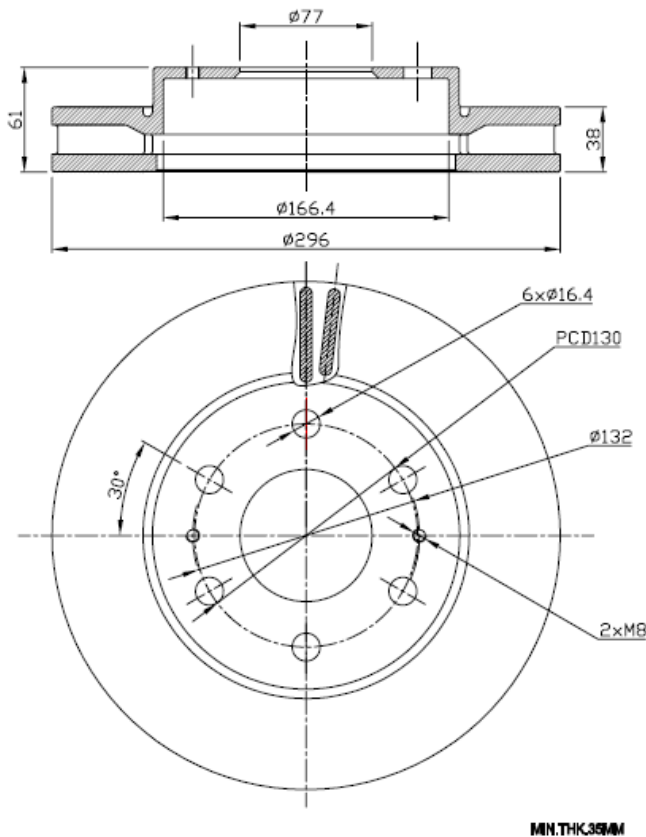

NEW PART NUMBER

Drawing

Details of New Part

Brake Disc – Front

Product Dimensions

Diameter – 296mm

Thickness - 38mm

Height – 61mm

PCD – 130mm

Spigot – 77.0mm

Package Dimensions

Weight – 11000g

L – 360.0mm

W – 335.0mm

H – 76.0mm

Barcode

138.1000

Vehicle Applications

TOYOTA QUANTUM VI (H300) (_H3_) 2.8 DIESEL 2019-

Front Position Rear

CALL NOW TO ORDER YOUR STOCK!!!

(011) 898 1800

Picture(s) of the vehicle(s) that this part is suitable for

www.ate.co.za